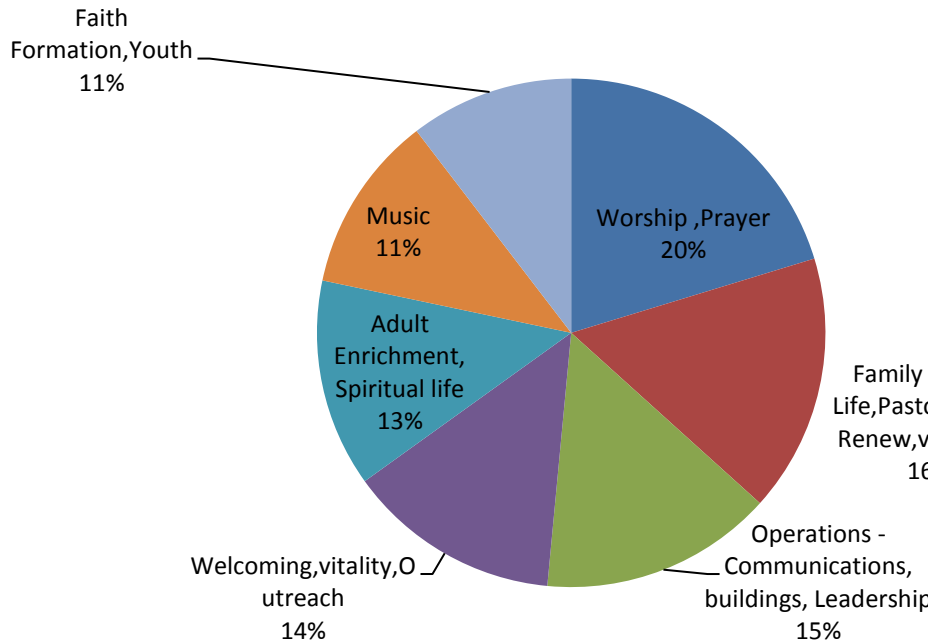

If you could imagine or transform our Parish in any way you wished, what three things could you do to enhance its life and vitality?

DREAM PHASE

1	Worship ,Prayer	115
5	Family Faith & Life,Pastoral Care, Renew,volunteer	93
6	Operations - Communications, buildings, Leadership	84
7	Welcoming,vitality,Outreach	77
3	Adult Enrichment, Spiritual life	75
2	Music	64
4	Faith Formation,Youth	59

CATEGORIES:	CATEGORY ITEMS:	
Adult Enrichment	small groups, RCIA, Retreats, Seminars	
Buildings	Parish Center, Janssen Center, location, grounds	
Communications	Marketing, Audio & Visual, Internet	
Faith Formation	Religious Education, Confirmation, Bible school	
Family Faith & Life	Elizabeth, Sac, Martha, Young Fam, Men, Ladies	
Leadership	Father, Deacons, Presiders, Office, Leadership	
Misc	N/A Comments	
Music	choirs, instrumentals, complement	
Outreach	Social Justice, Sharing, Partnership	
Pastoral Care	Visitation, Support, Nursing	
Prayer	groups, individual	